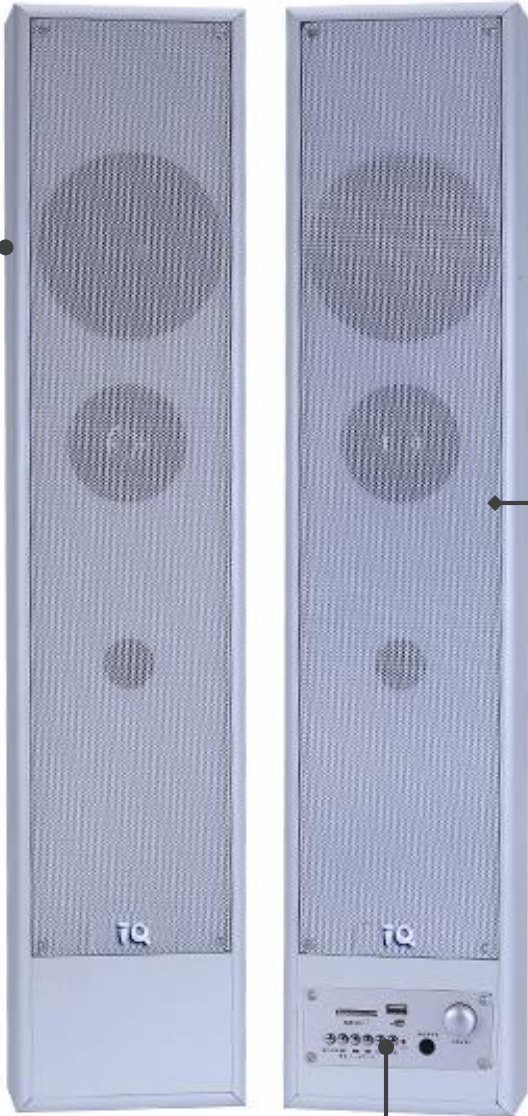

## Active Speaker

Specially designed for education interactive whiteboard,  
very easy to install & express voice accurately.

## Product Highlights

---

- Support MP3 playing, high-speed USB2.0/SD/MMC/XD/MS cards and other media, upgrade software easily.
- One microphone input (Environment friendly microphone socket comes with DC+6V power source).
- One specialized USB mic interface, can support 2.4G mic connection through USB.
- Switch to AM/FM digital tuner supported; can use IR remote to control the program, volume and automatically search for available radio stations, etc.
- Enteral 2.4G wireless microphone receiver, one stereo RCA input and one stereo RCA output.
- Standard wall- mount accessories, very easy to install.

# Interfaces and Buttons

Main Speaker

backside

backside

Front ports & buttons